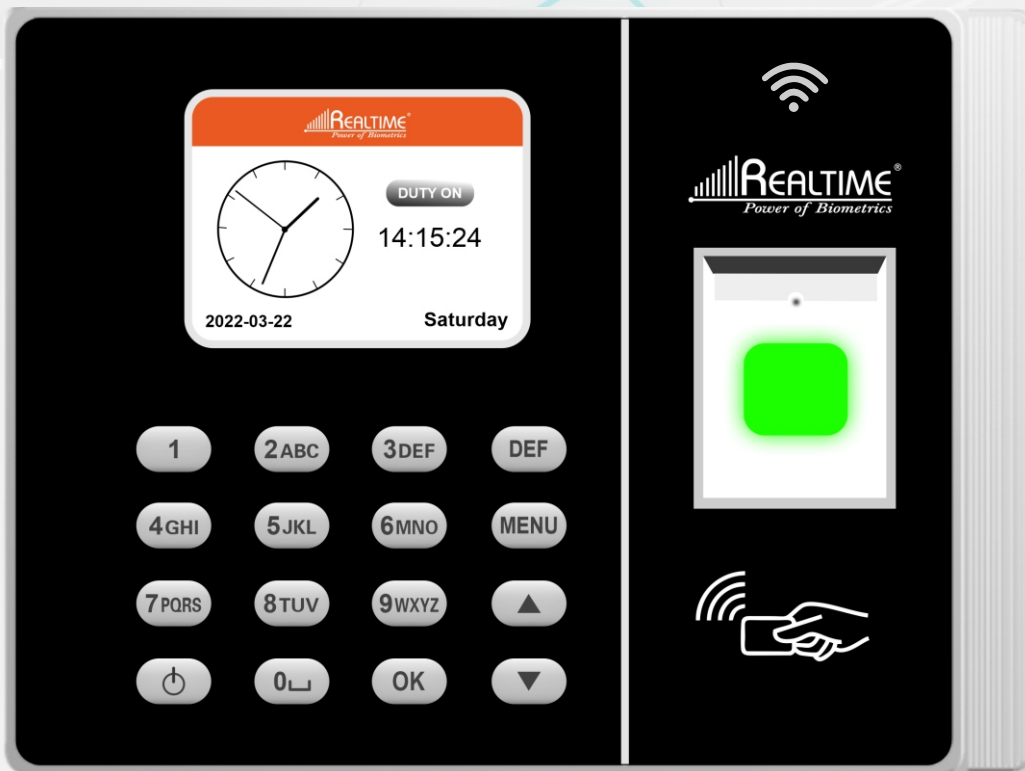

RS 9 **N**

RS 9 **W**

GO wireless

Realtime finger with card access control system

2 Hours
Battery Backup

Full Function
Access Control

12V, 1.5 Amp.
Adapter

QR/RF Reader
Connectivity

Built In
Cloud Function

User Validity
Gym Management

PROFESSIONAL PRODUCT WITH **BEST QUALITY**

USE WITH FULL CAPACITY

FINGER CAPACITY 1000

1000 Card

1000 Pin

100,000 Record

WiFi

TCP/IP

Access
Control

Battery
Backup

USB DISK

Fingerprint Attendance with Access Control

Realtime RS 9W / RS 9N

12V 1.5 Amp
Adapter for
**LOCK
CONNECT**

Specifications

» Fingerprint Users	1,200
» Card User	1,200
» Password User	1,200
» Attendance Records	100,000
» Fingerprint Verification Mode	1:1, 1:N
» Working Mode	Offline & Online
» Verification	Fingerprint, ID Card, Password
» Screen	2.8 inches (Color Display)
» Language	Multi Language Support
» Communication	Ethernet, USB Disk, WiFi
» Power Supply	12V DC
» Working Current	500mA
» Sound Indicator	Buzzer, Voice
» Battery Backup	Built-in
» QR Reader Support	Support on Weignd IN (YES)
» Push Data	Yes
» Weignd	IN & OUT Both